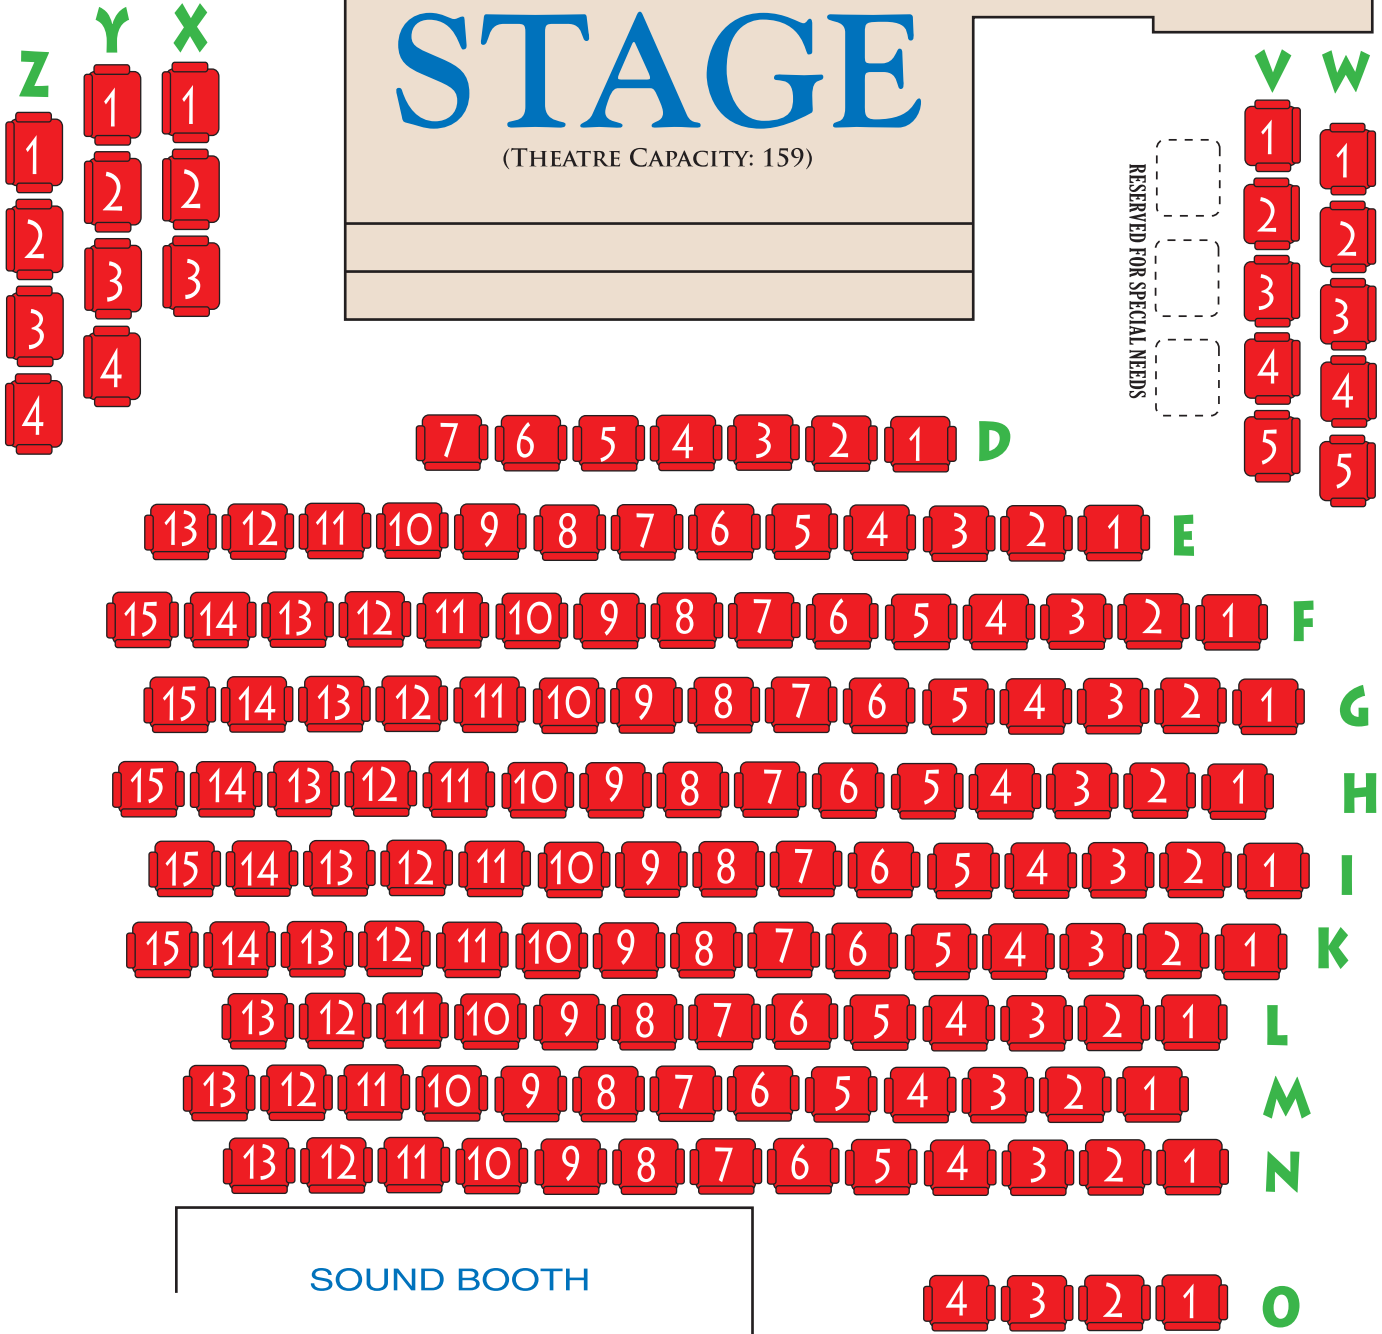

LADIES' ROOM

MEN'S ROOM

PAT & DON MACPHERSON'S

Sweet Fanny Adams Theatre

HILARIOUSLY ORIGINAL
MUSICAL COMEDY SHOWS SINCE 1977

SHOWTIME: 8 P.M.

461 PARKWAY • GATLINBURG, TN

STAGE

(THEATRE CAPACITY: 159)

RESERVED FOR SPECIAL NEEDS

ENTRANCE & EXIT

LOBBY

ENTRANCE & EXIT